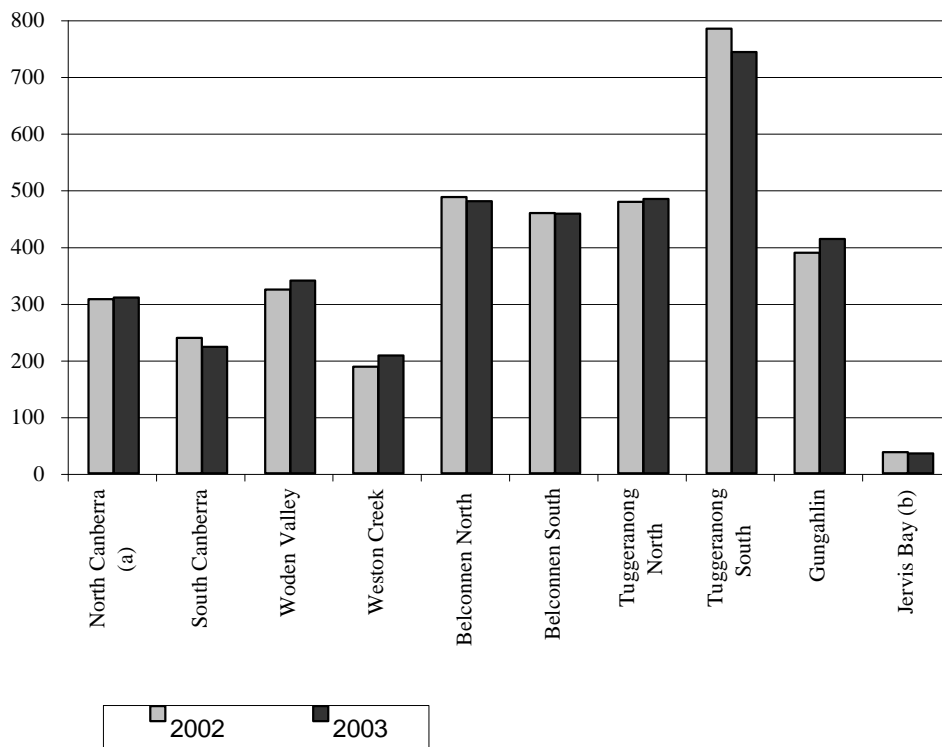

**TABLE 2: ENROLMENTS BY GEOGRAPHIC AREA
ACT GOVERNMENT PRESCHOOLS, September 2002-2003**

TABLE 1: SUMMARY OF PRESCHOOL ENROLMENTS ACT GOVERNMENT PRESCHOOLS, September 2002-2003

Geographic area	ACT enrolments	Non ACT enrolments	Total September-03	Total September-02
North Canberra (a)	275	35	310	307
South Canberra	210	13	223	239
Woden Valley	333	7	340	324
Weston Creek	207	1	208	188
Belconnen North	474	6	480	487
Belconnen South	458	0	458	459
Tuggeranong North	479	5	484	479
Tuggeranong South	732	11	743	784
Gungahlin	411	2	413	389
Jervis Bay (b)	13	22	35	37
TOTAL ENROLMENTS	3,592	102	3,694	3,693

(a) Cooperative School has been included in North Canberra in 2003

(b) DEYFS administers Jervis Bay Preschool for the Commonwealth under a service agreement

FIGURE 1: SUMMARY OF PRESCHOOL ENROLMENTS ACT GOVERNMENT PRESCHOOLS, September 2002-2003