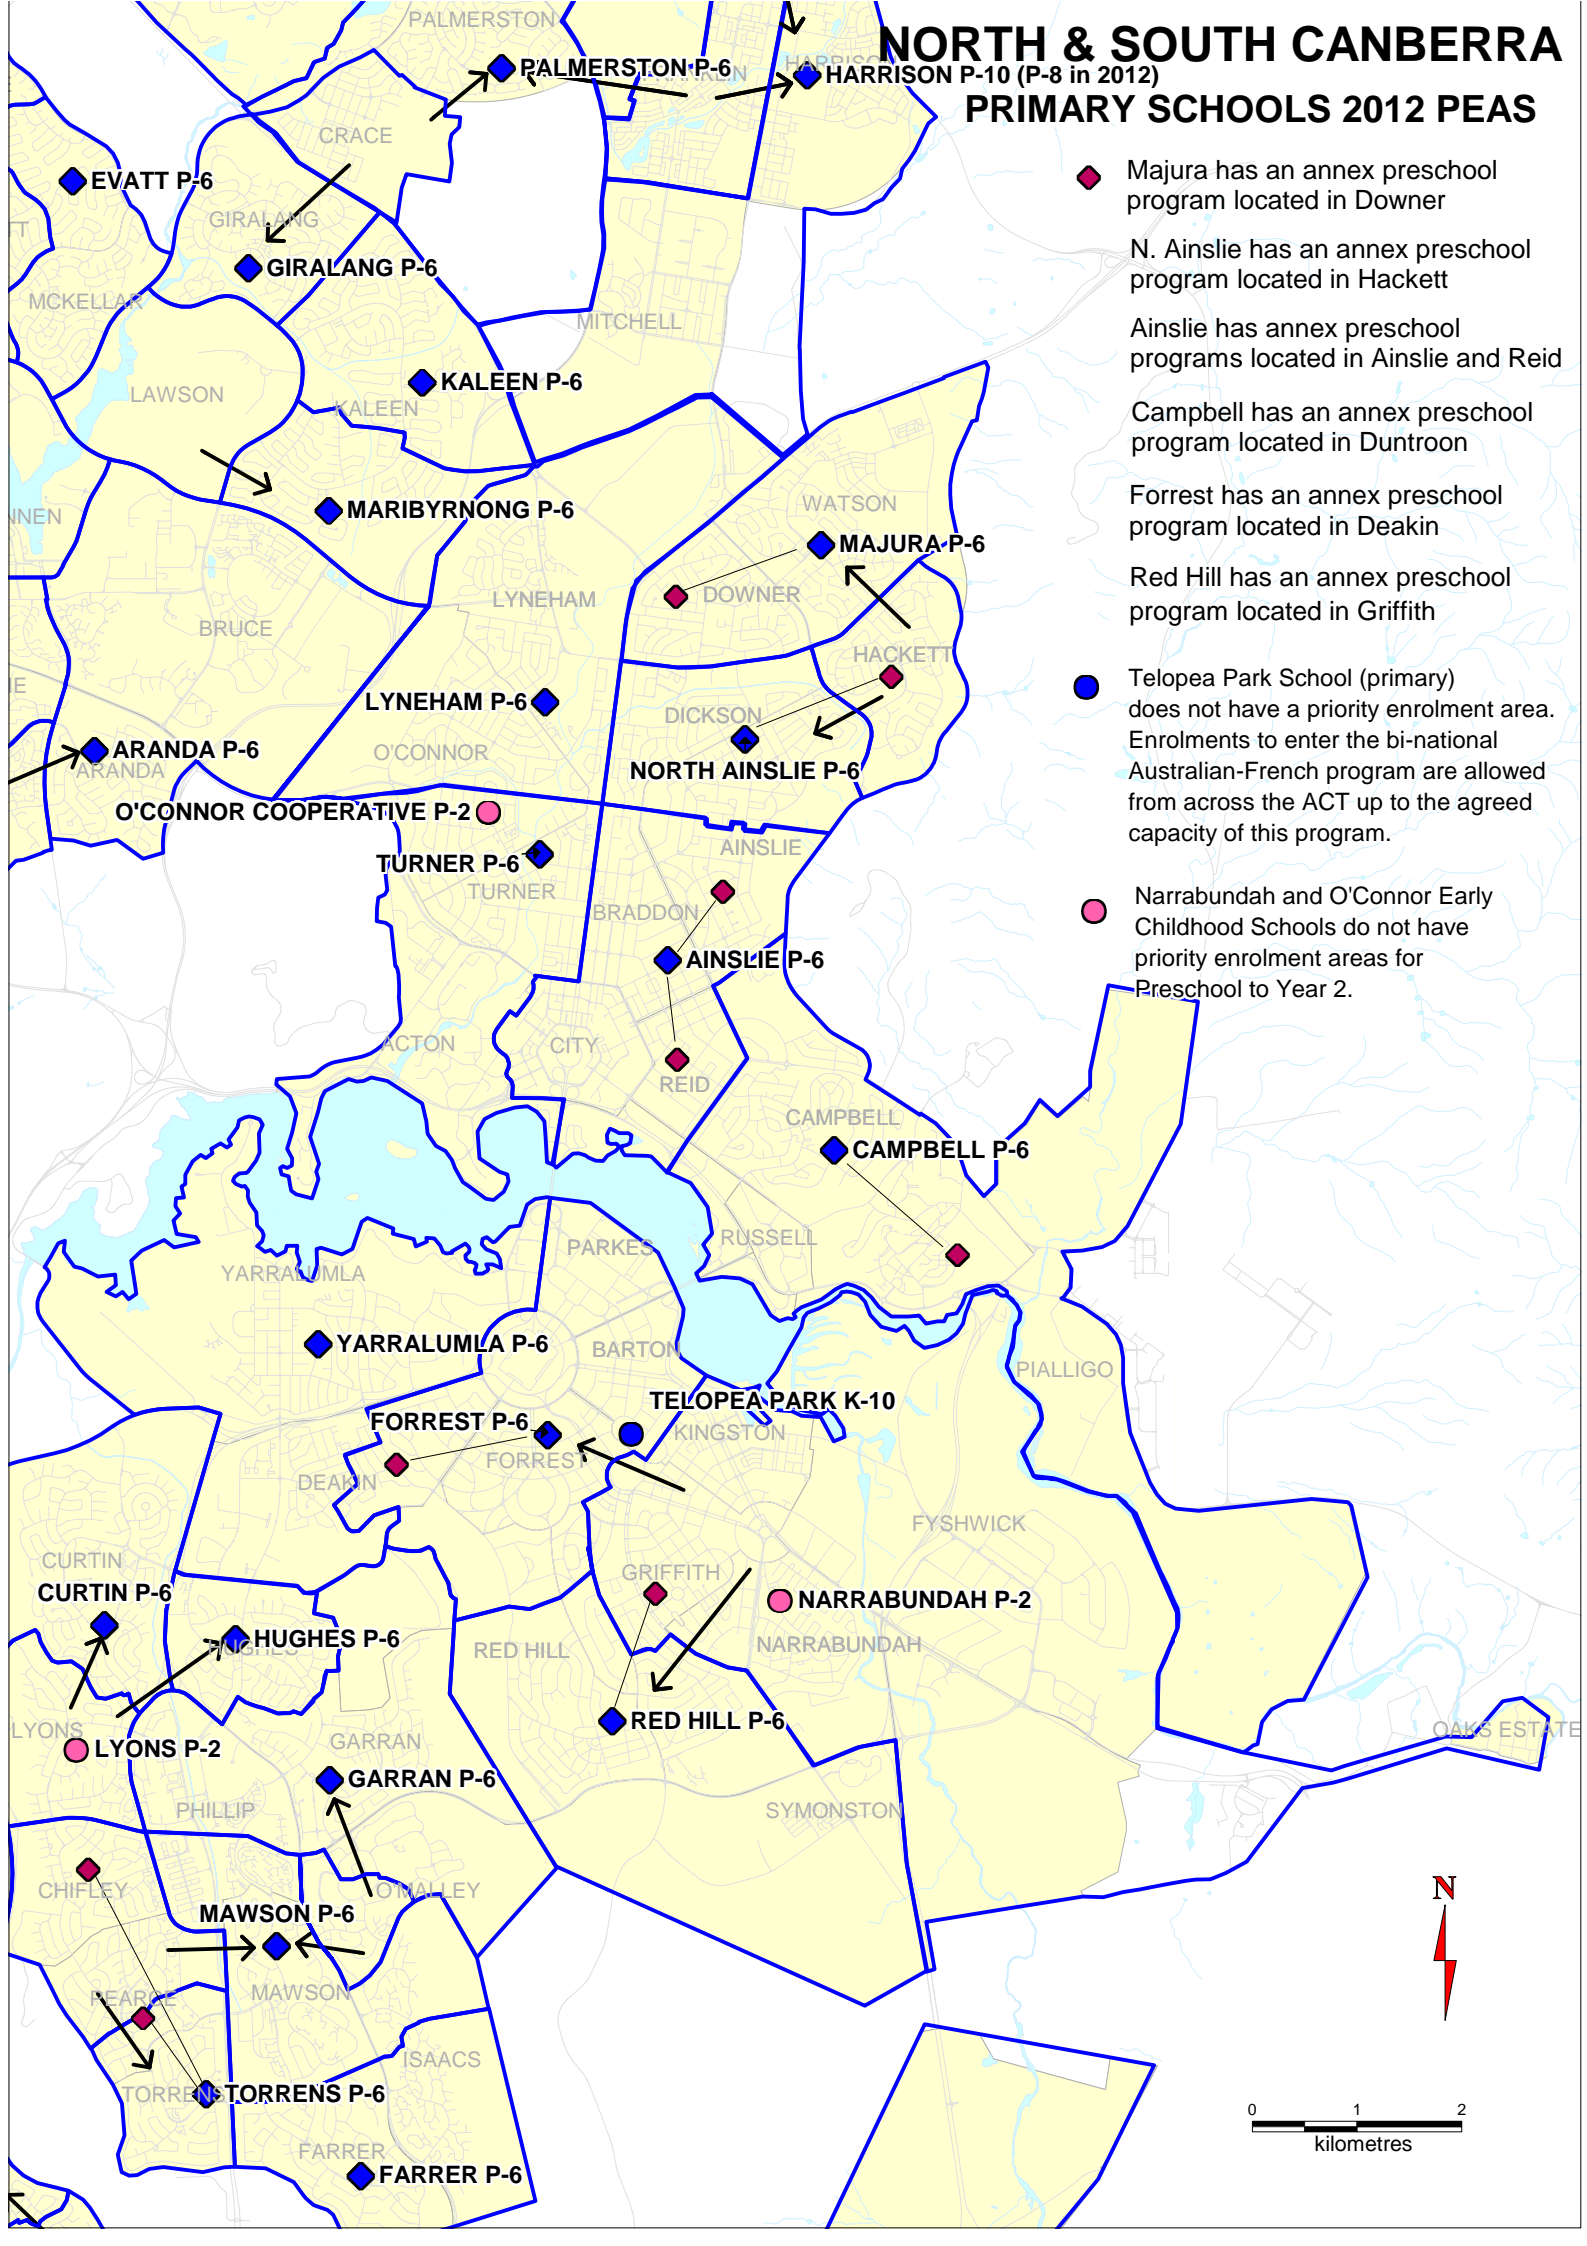

# NORTH & SOUTH CANBERRA

## PRIMARY SCHOOLS 2012 PEAS

- ◆ Majura has an annex preschool program located in Downer
- N. Ainslie has an annex preschool program located in Hackett
- Ainslie has annex preschool programs located in Ainslie and Reid
- Campbell has an annex preschool program located in Duntroon
- Forrest has an annex preschool program located in Deakin
- Red Hill has an annex preschool program located in Griffith
- Telopea Park School (primary) does not have a priority enrolment area. Enrolments to enter the bi-national Australian-French program are allowed from across the ACT up to the agreed capacity of this program.
- Narrabundah and O'Connor Early Childhood Schools do not have priority enrolment areas for Preschool to Year 2.