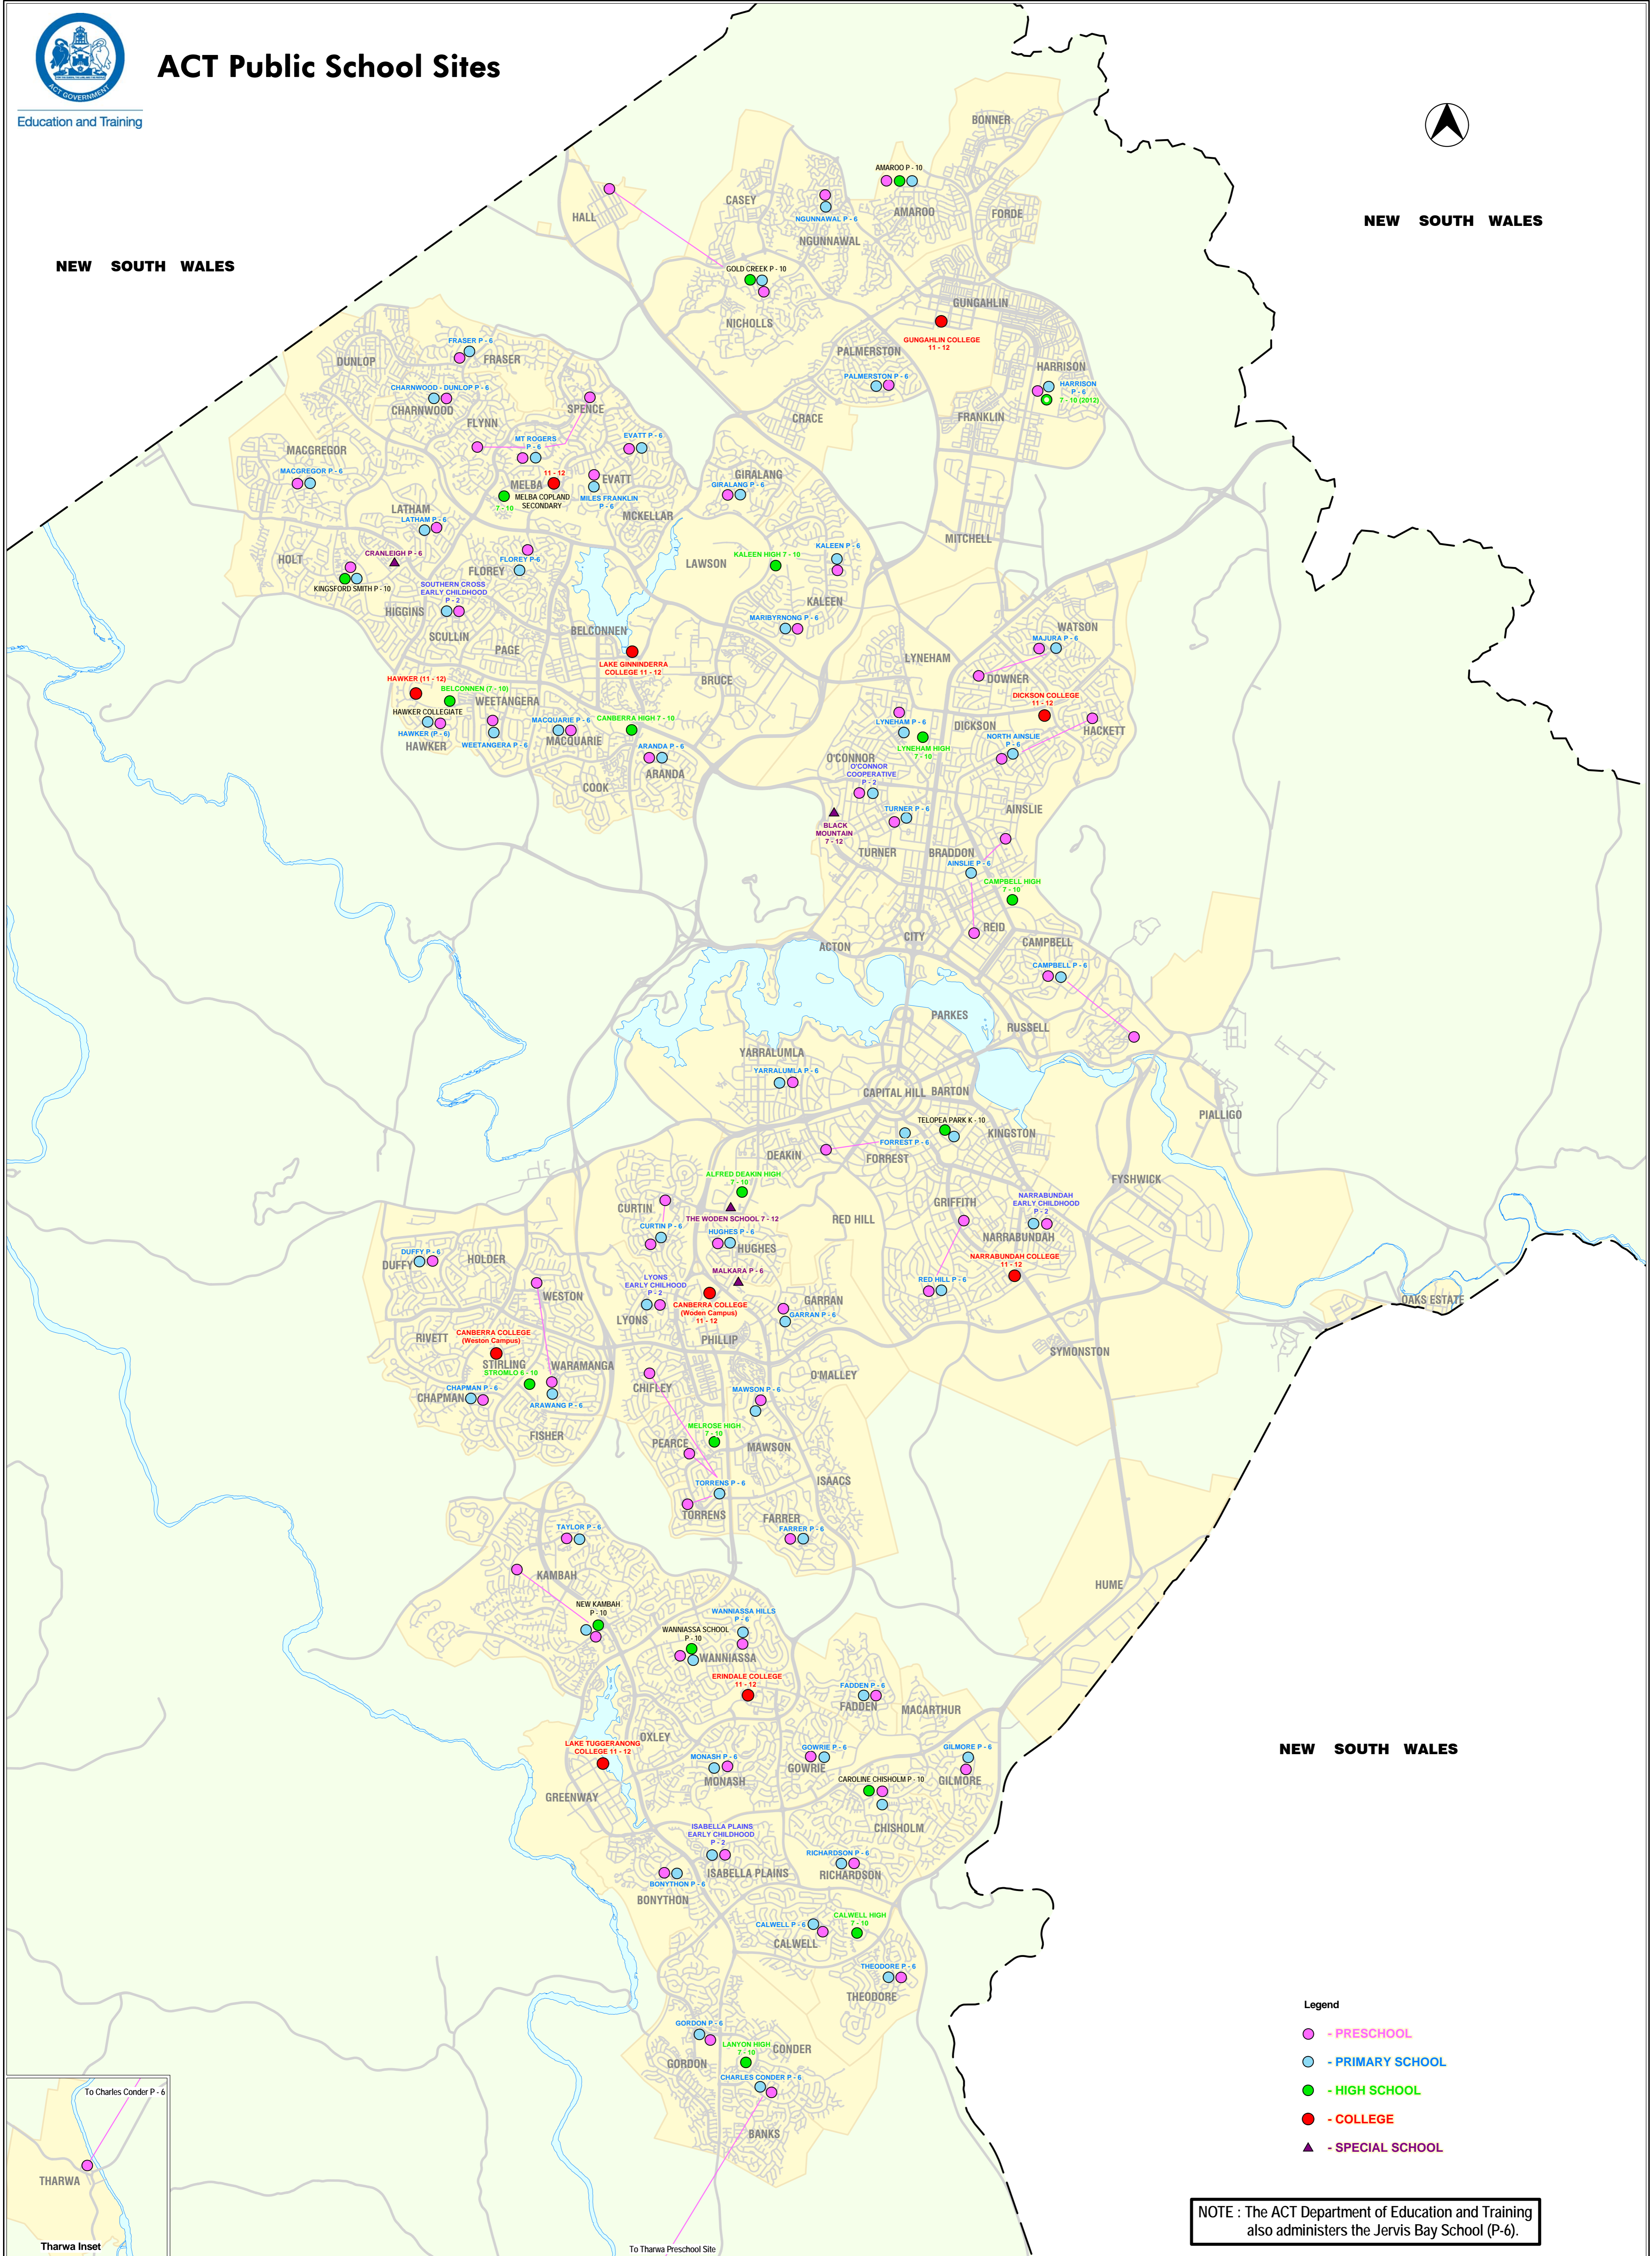

ACT Public School Sites

Education and Training

NEW SOUTH WALES

NEW SOUTH WALES

Legend

- - PRESCHOOL
- - PRIMARY SCHOOL
- - HIGH SCHOOL
- - COLLEGE
- ▲ - SPECIAL SCHOOL

NOTE : The ACT Department of Education and Training also administers the Jervis Bay School (P-6).