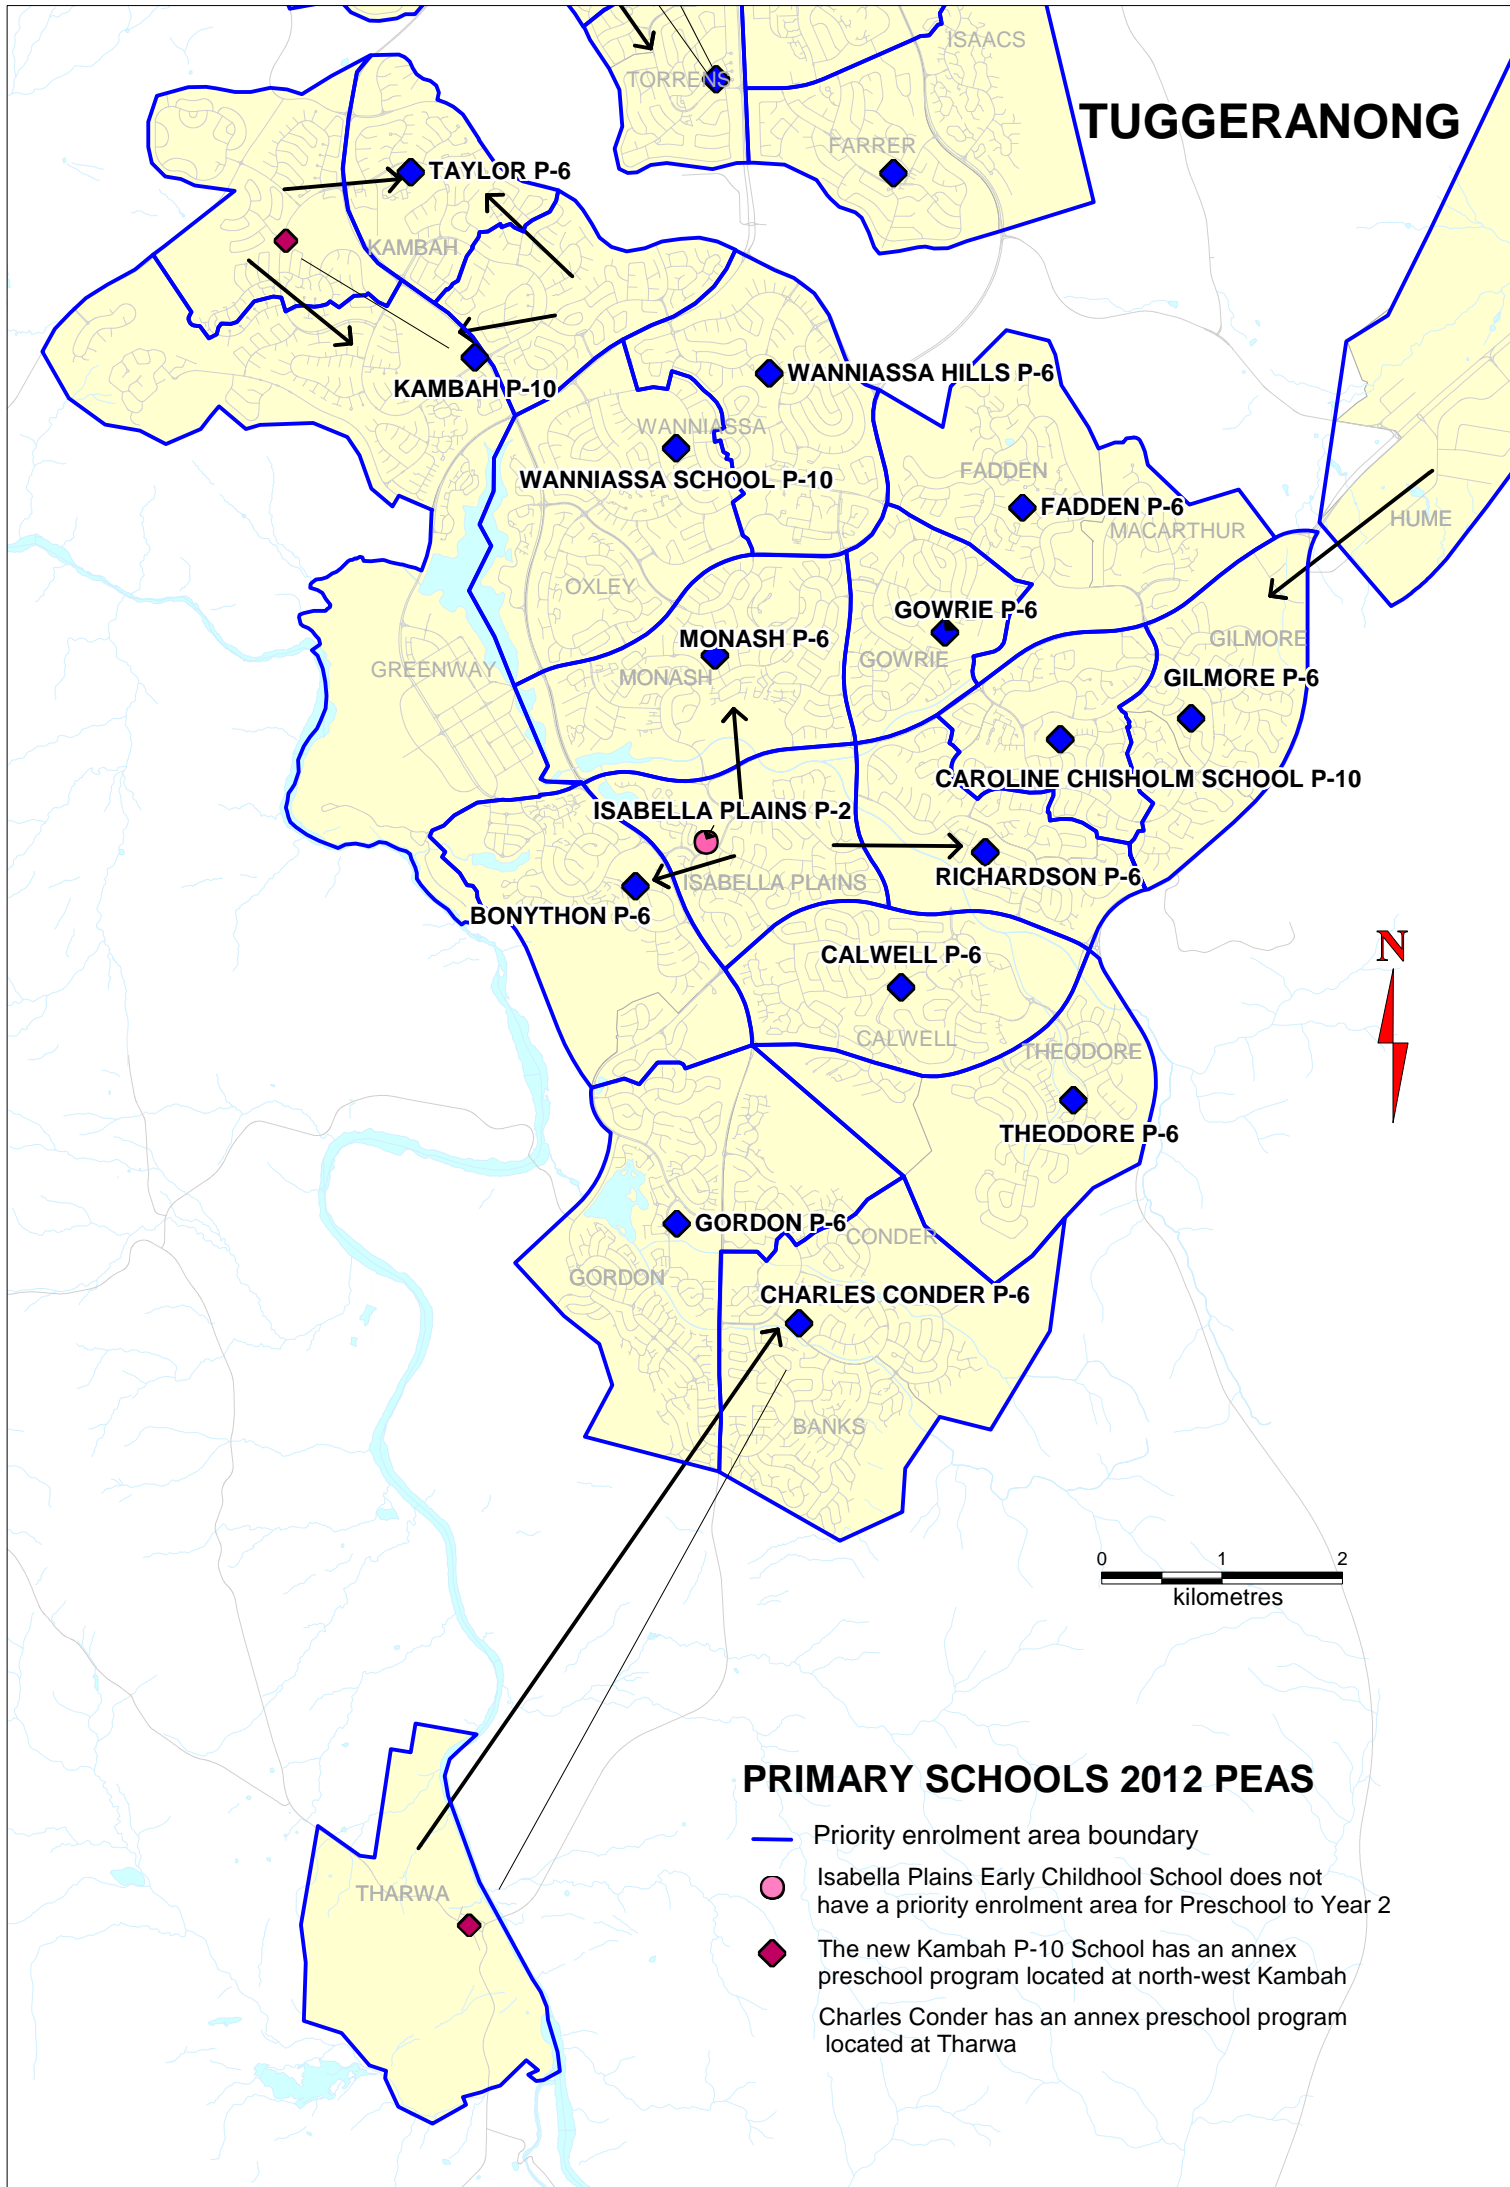

TUGGERANONG

PRIMARY SCHOOLS 2012 PEAS

- Priority enrolment area boundary
- Isabella Plains Early Childhood School does not have a priority enrolment area for Preschool to Year 2
- ◆ The new Kambah P-10 School has an annex preschool program located at north-west Kambah
- ◆ Charles Conder has an annex preschool program located at Tharwa