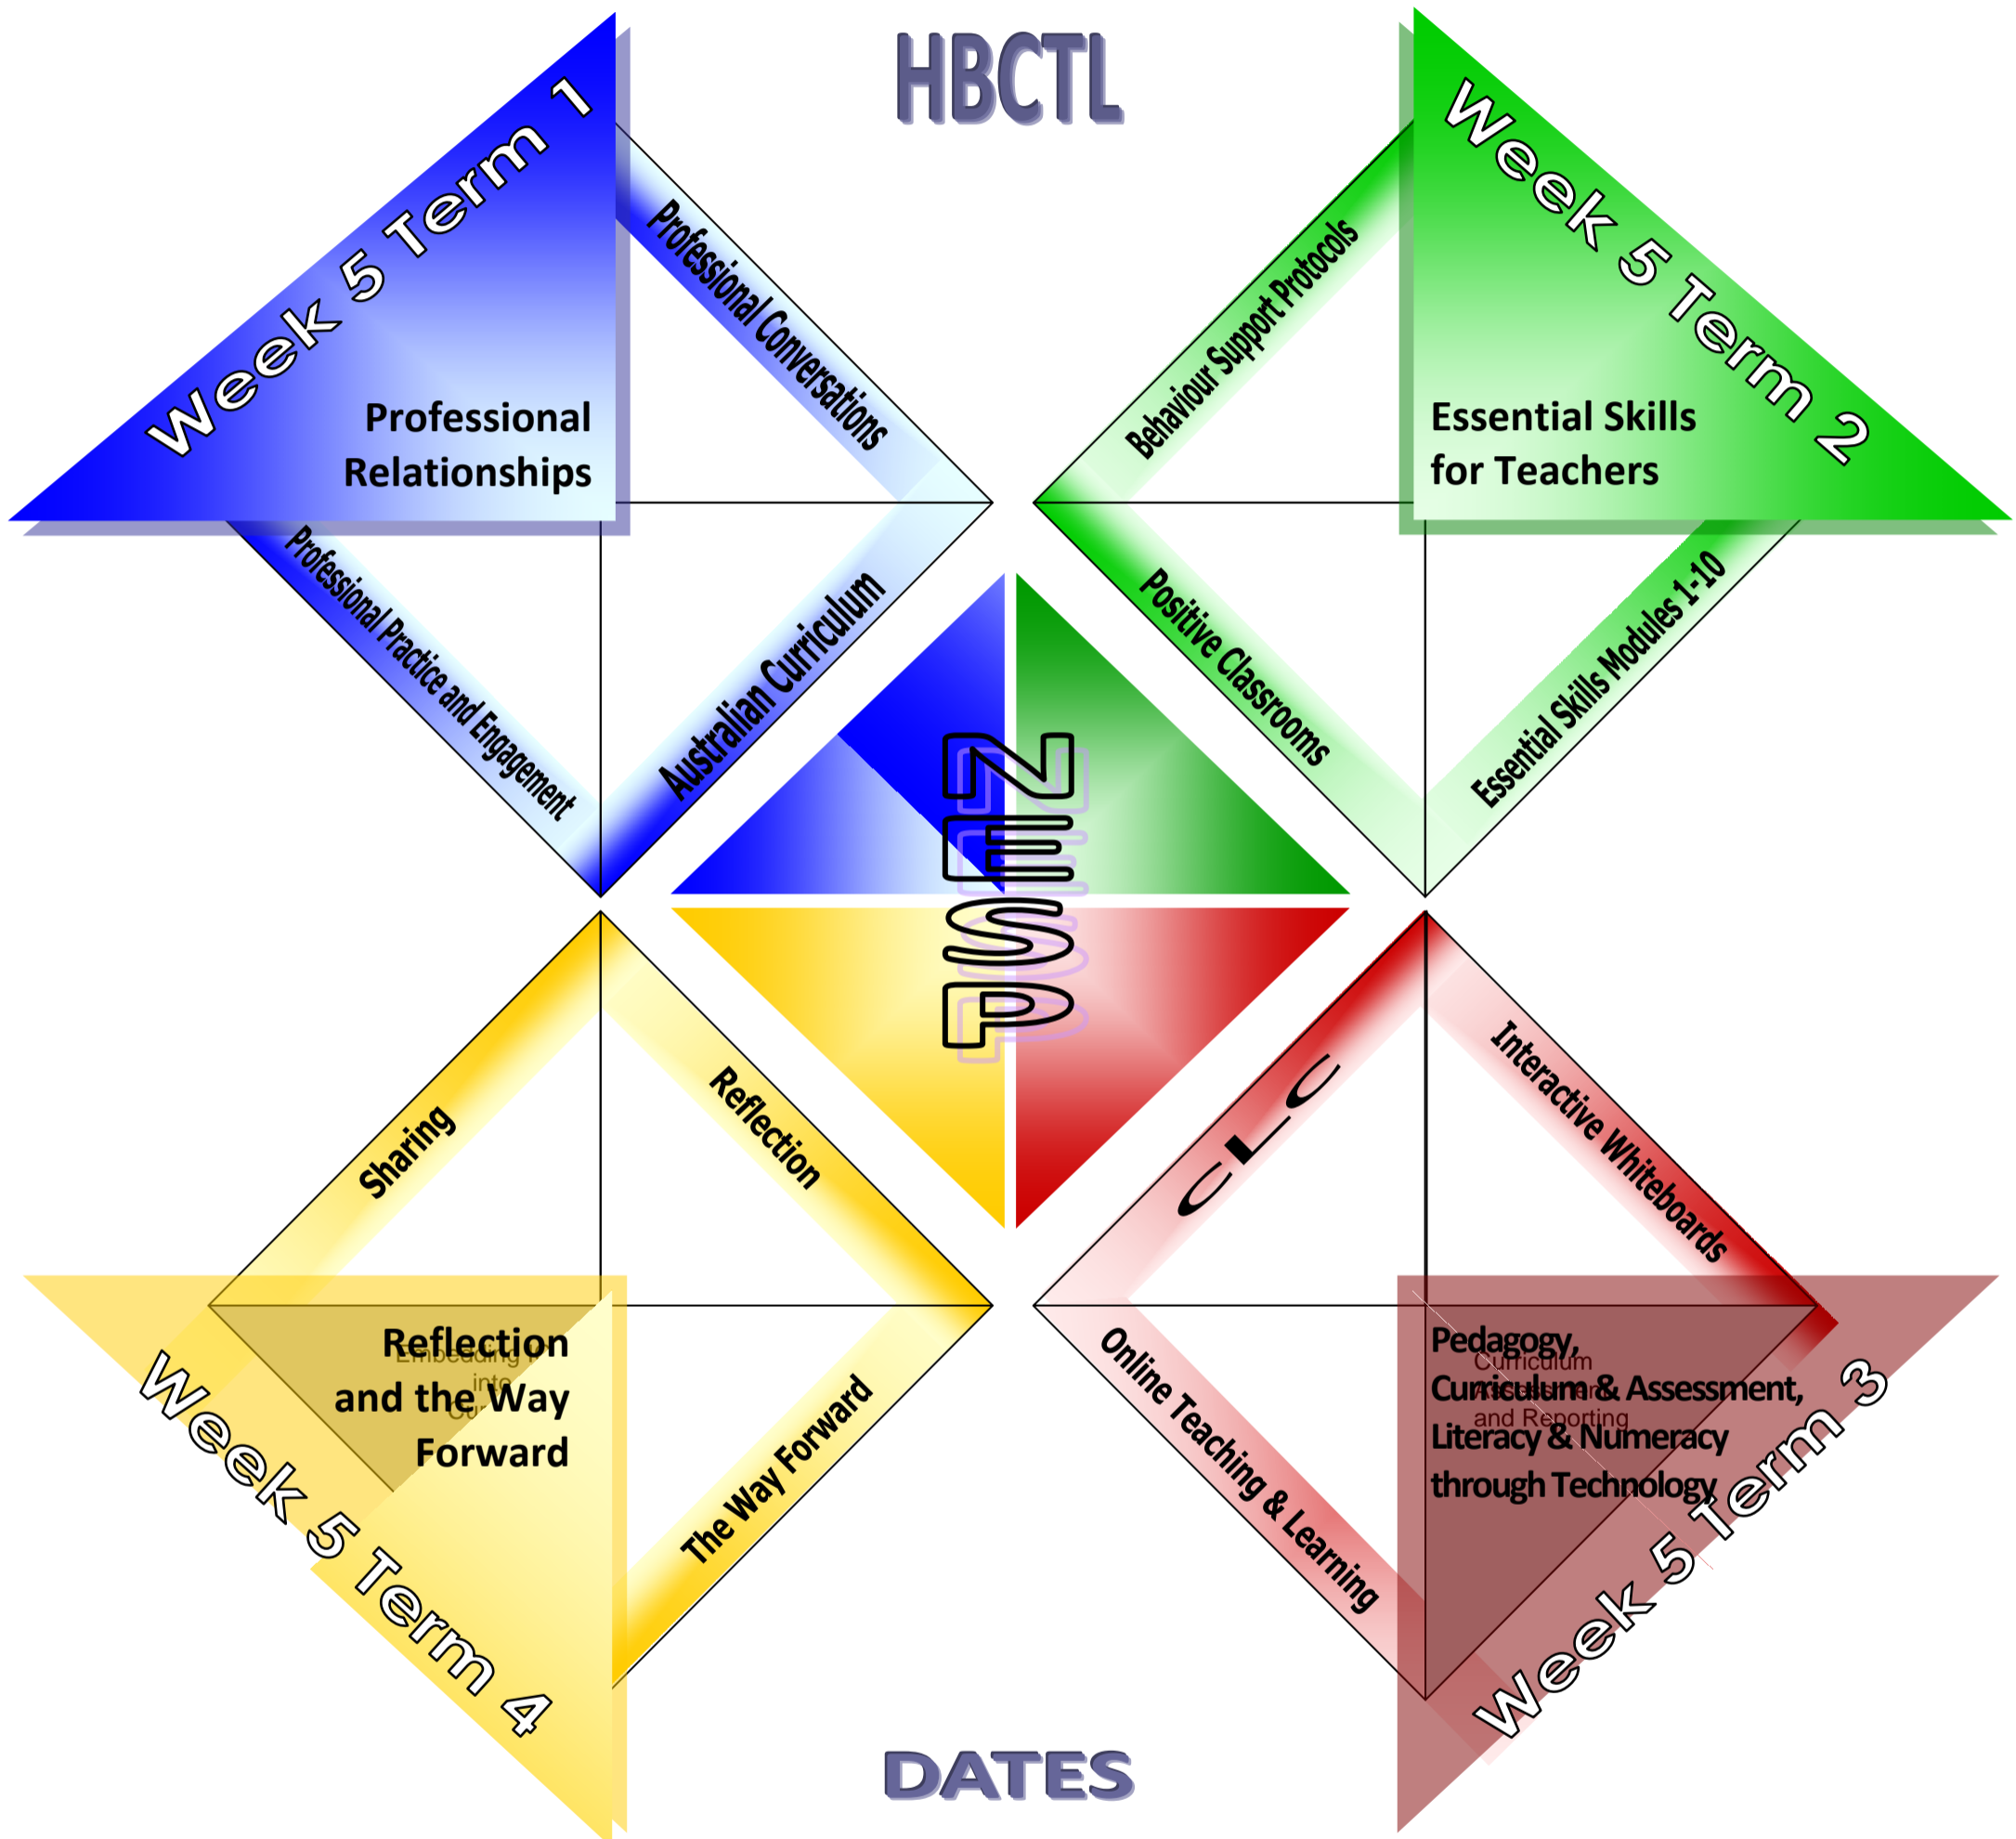

## New Educator Support Program 2011

### First Year New Educators

Term 1	8, 9 and 10 March 2011
Term 2	31 May, 1 and 2 June 2011
Term 3	23, 24 and 25 August 2011
Term 4	14-15 November 2011

### Workshops for Second and Third Year New Educators

Term 3	22, 26 August 2011	Circle Time, My Place (Primary/Sec.)
Term 3	1 September 2011	Protective Behaviours (Primary)
Term 4	1 November 2011	Protective Behaviours (Secondary)
Term 4	16, 17 November 2011	Cooperative Learning, L&N (Prim/Sec.)

**ENROL ONLINE** at <http://activated.act.edu.au/calendar/eventsmenu.aspx>

For the First Year program, In Terms 1-3, Tuesdays are for teachers in P-2, Wednesdays for 3-6, Thursdays for 7-12  
In Term 4, Monday 14 November is for primary, Tuesday 15 November is for secondary teachers