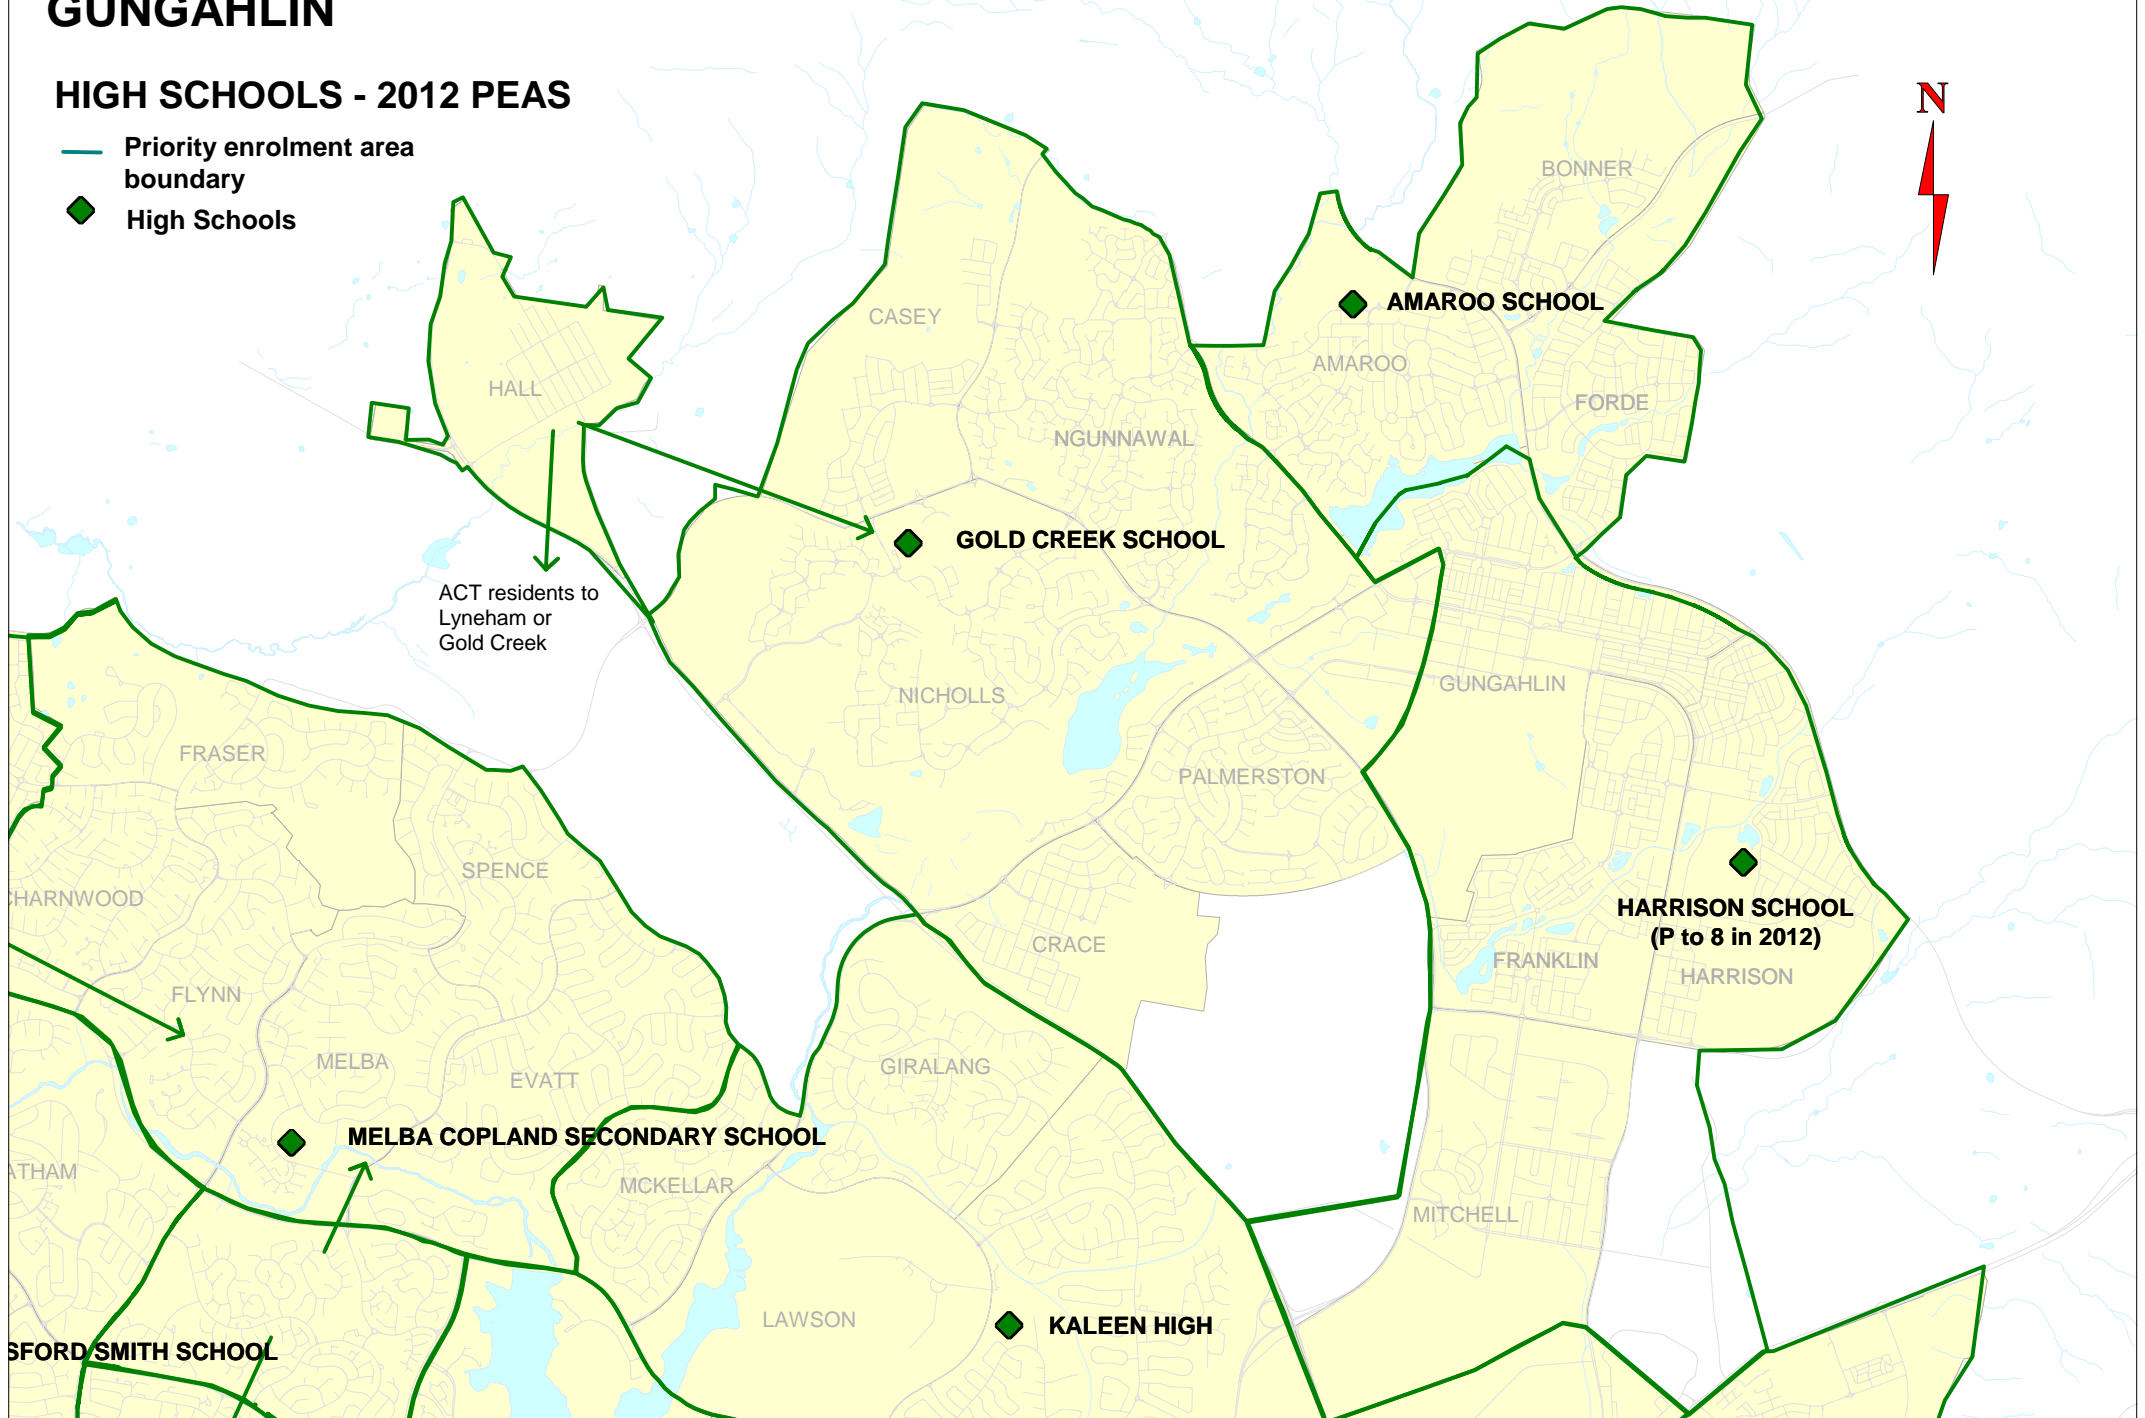

# GUNGAHLIN

## HIGH SCHOOLS - 2012 PEAS

- Priority enrolment area boundary
- ◆ High Schools

ACT residents to  
Lyneham or  
Gold Creek

**HARRISON SCHOOL  
(P to 8 in 2012)**

**MELBA COPLAND SECONDARY SCHOOL**

**KALEEN HIGH**

**AMAROO SCHOOL**

**GOLD CREEK SCHOOL**

**SFORD SMITH SCHOOL**